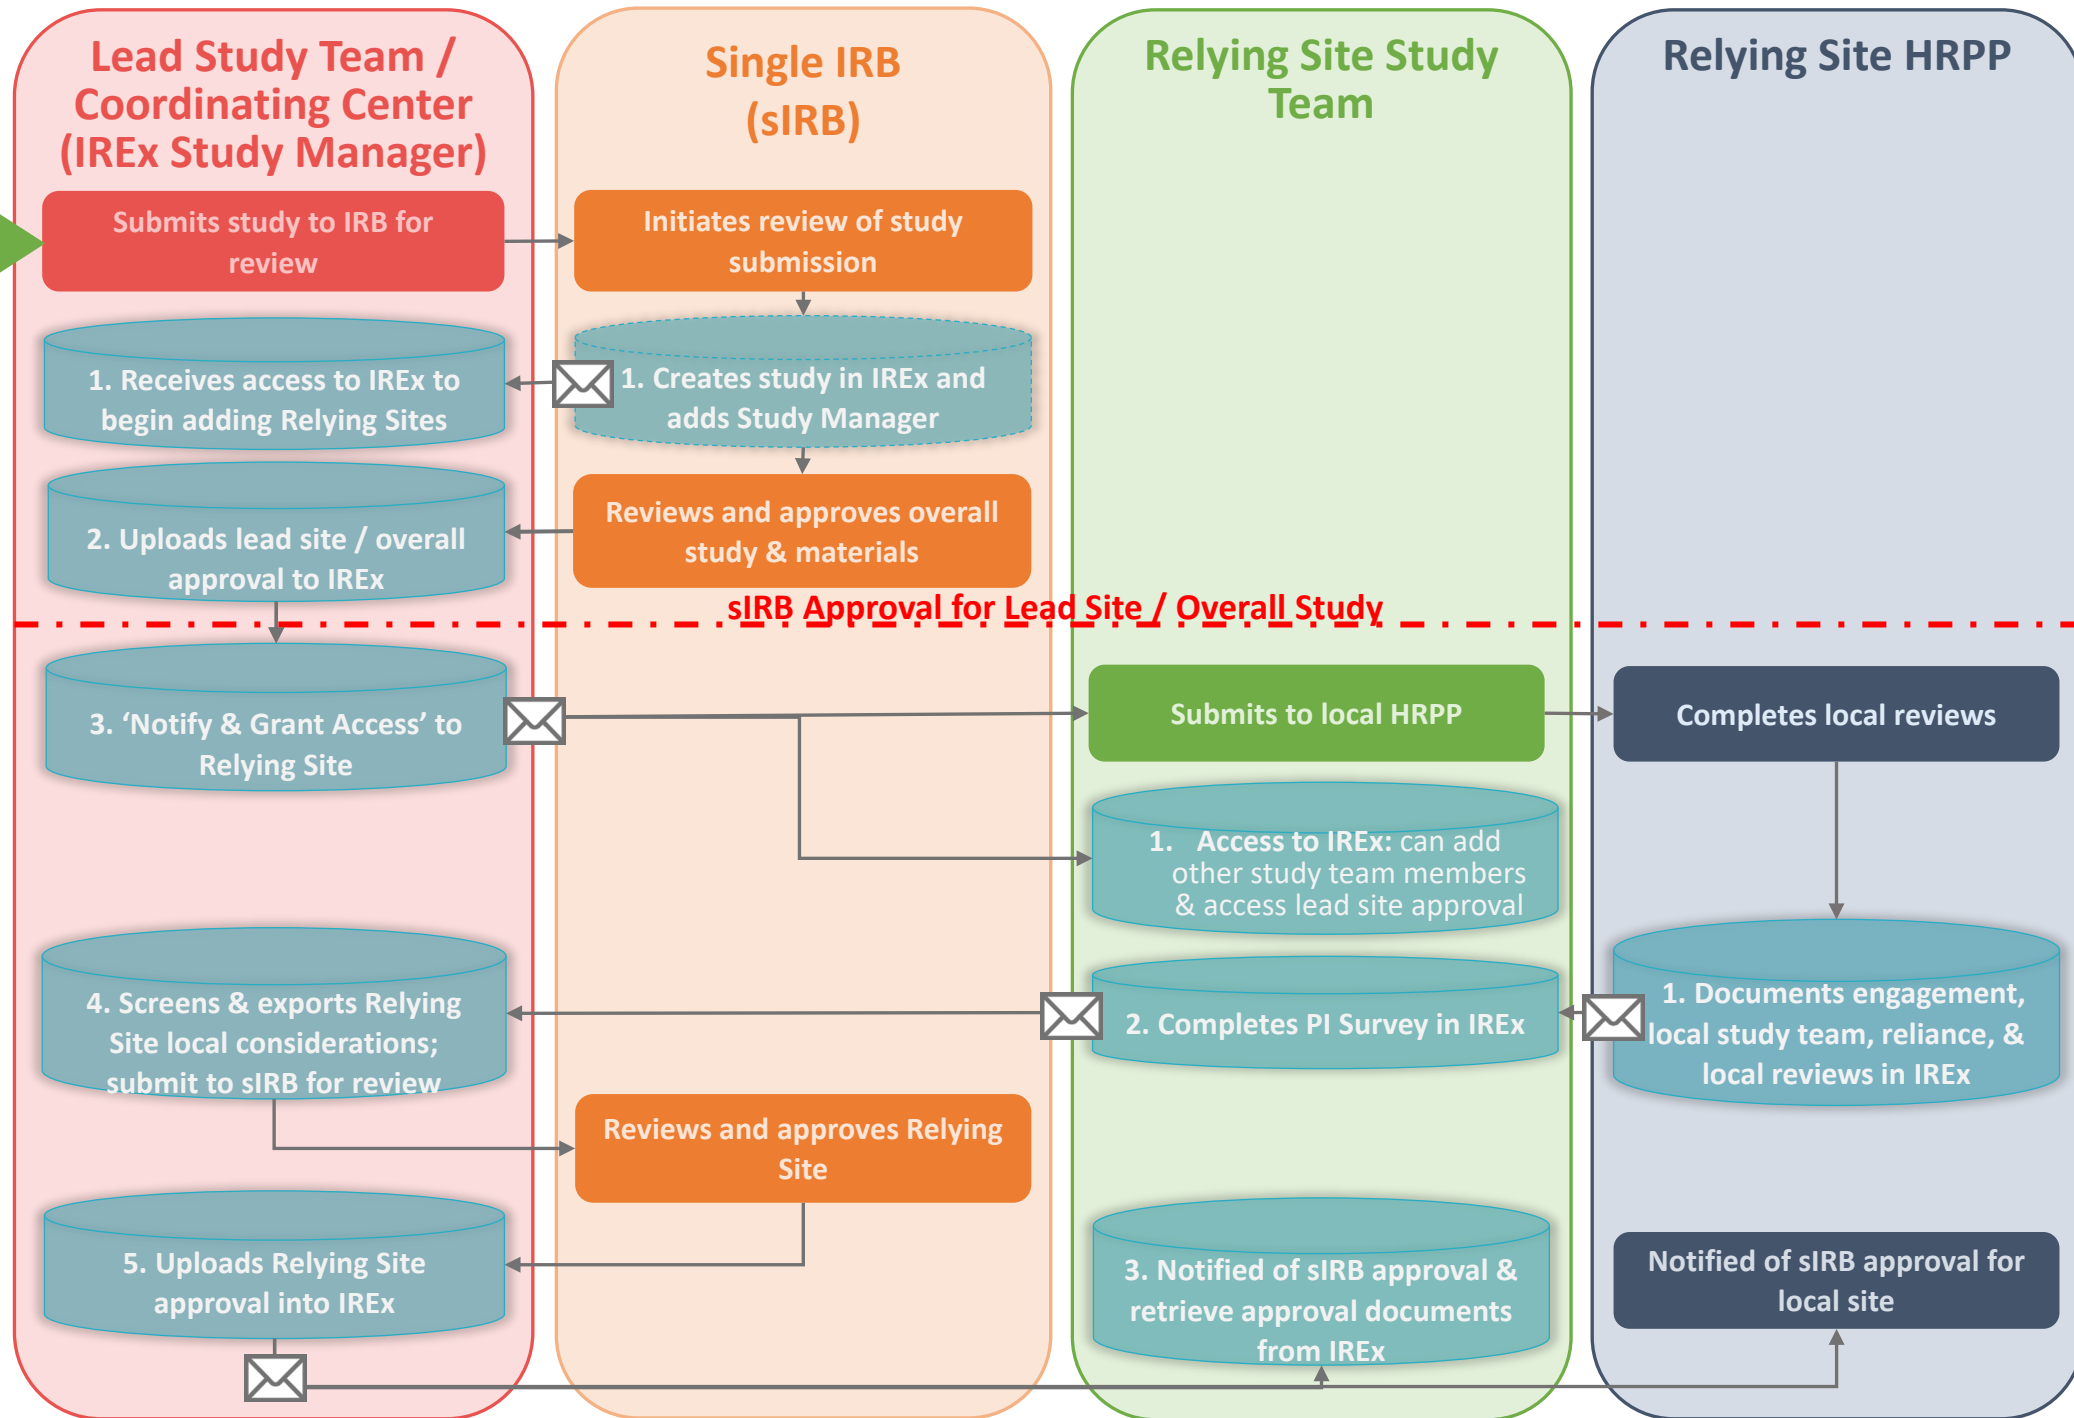

IREx Workflow

Start

KEY	
HRPP	Human Research Protection Program
	Notification sent from IREx
	Actions taken in IREx